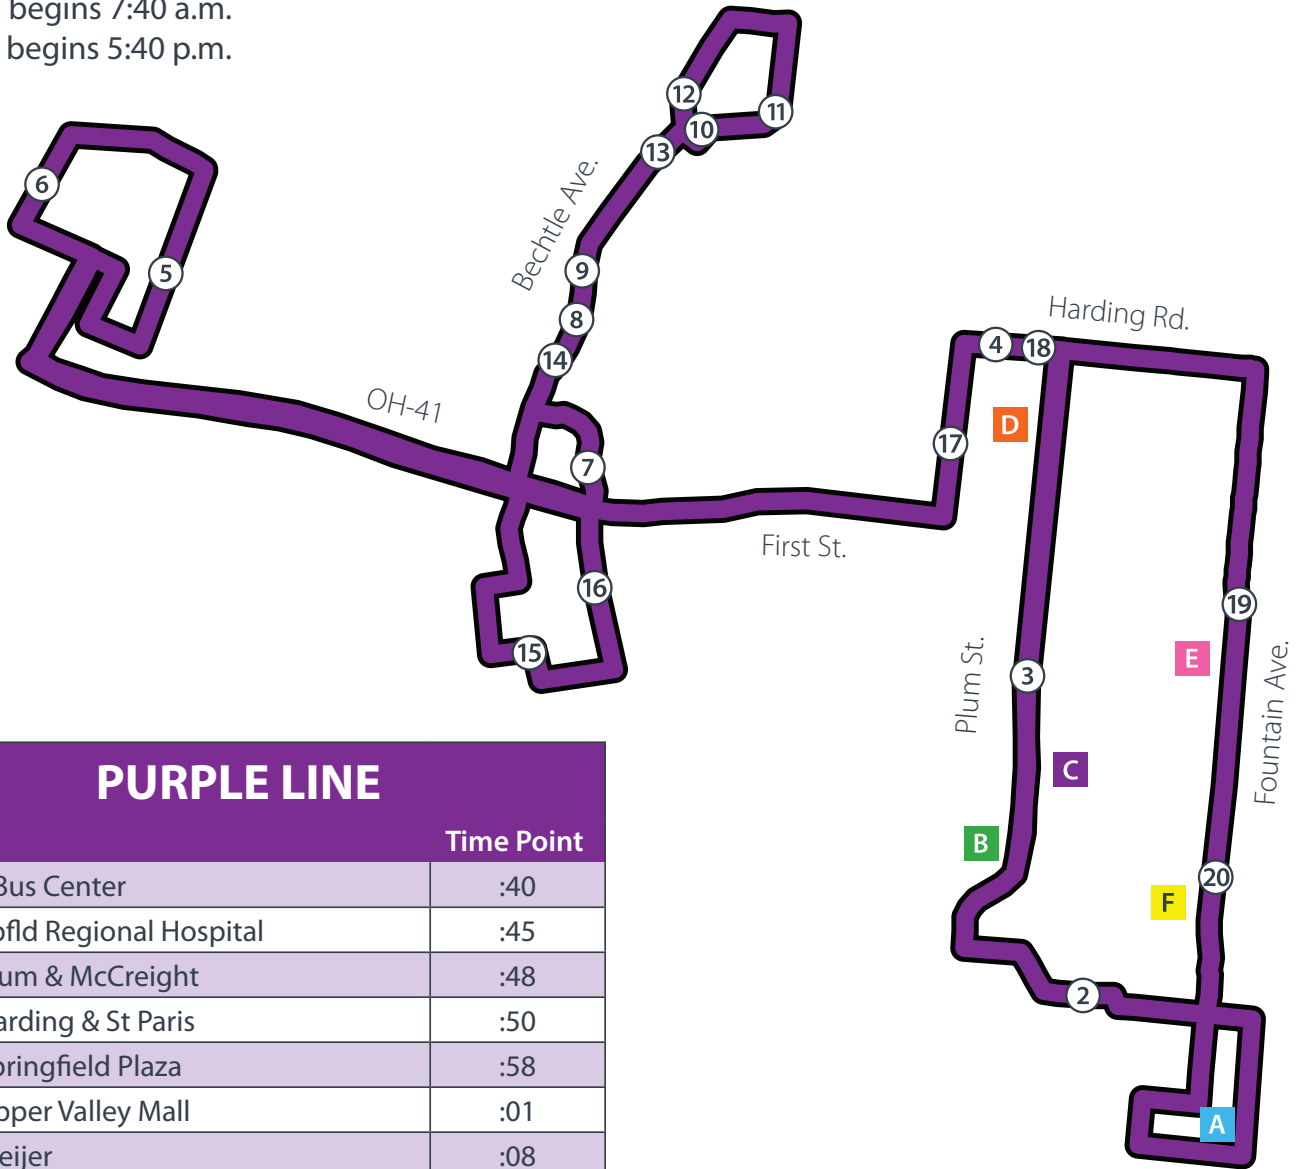

INFORMATION ABOUT PURPLE LINE

- One Hour Service
- First run begins 7:40 a.m.
- Last run begins 5:40 p.m.

PURPLE LINE		Time Point
Departs Bus Center		:40
2	Spfld Regional Hospital	:45
3	Plum & McCreight	:48
4	Harding & St Paris	:50
5	Springfield Plaza	:58
6	Upper Valley Mall	:01
7	Meijer	:08
8	Dick's Sporting Goods	:10
9	Golden Corral	:11
10	Walmart	:13
11	IHOP	:15
12	Aldi	:17
13	Goodwill	:18
14	Best Buy	:20
15	Kroger / Park Shopping Ctr	:22
16	Hillcrest & First	:26
17	St Paris & Third	:28
18	Harding & Plum	:30
19	Fountain & McCreight	:32
20	Fountain & College	:33
Arrives @ Bus Center		:35

POINTS OF INTEREST

- A** City Hall
- B** Mental Health Svcs of Clark & Madison Co.
- C** Cliff Park
- D** Snowhill Elementary
- E** Wittenberg University
- F** Springfield Museum of Art